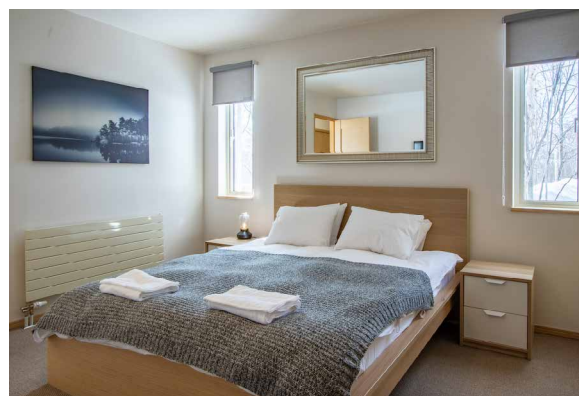

Get in touch

info@nisekorealestate.com

+81 (0) 136 21 7722

nisekorealestate.com