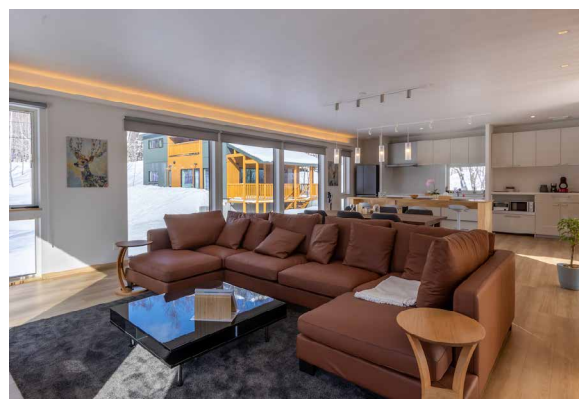

Get in touch

info@nisekorealestate.com

+81 (0) 136 21 7722

nisekorealestate.com