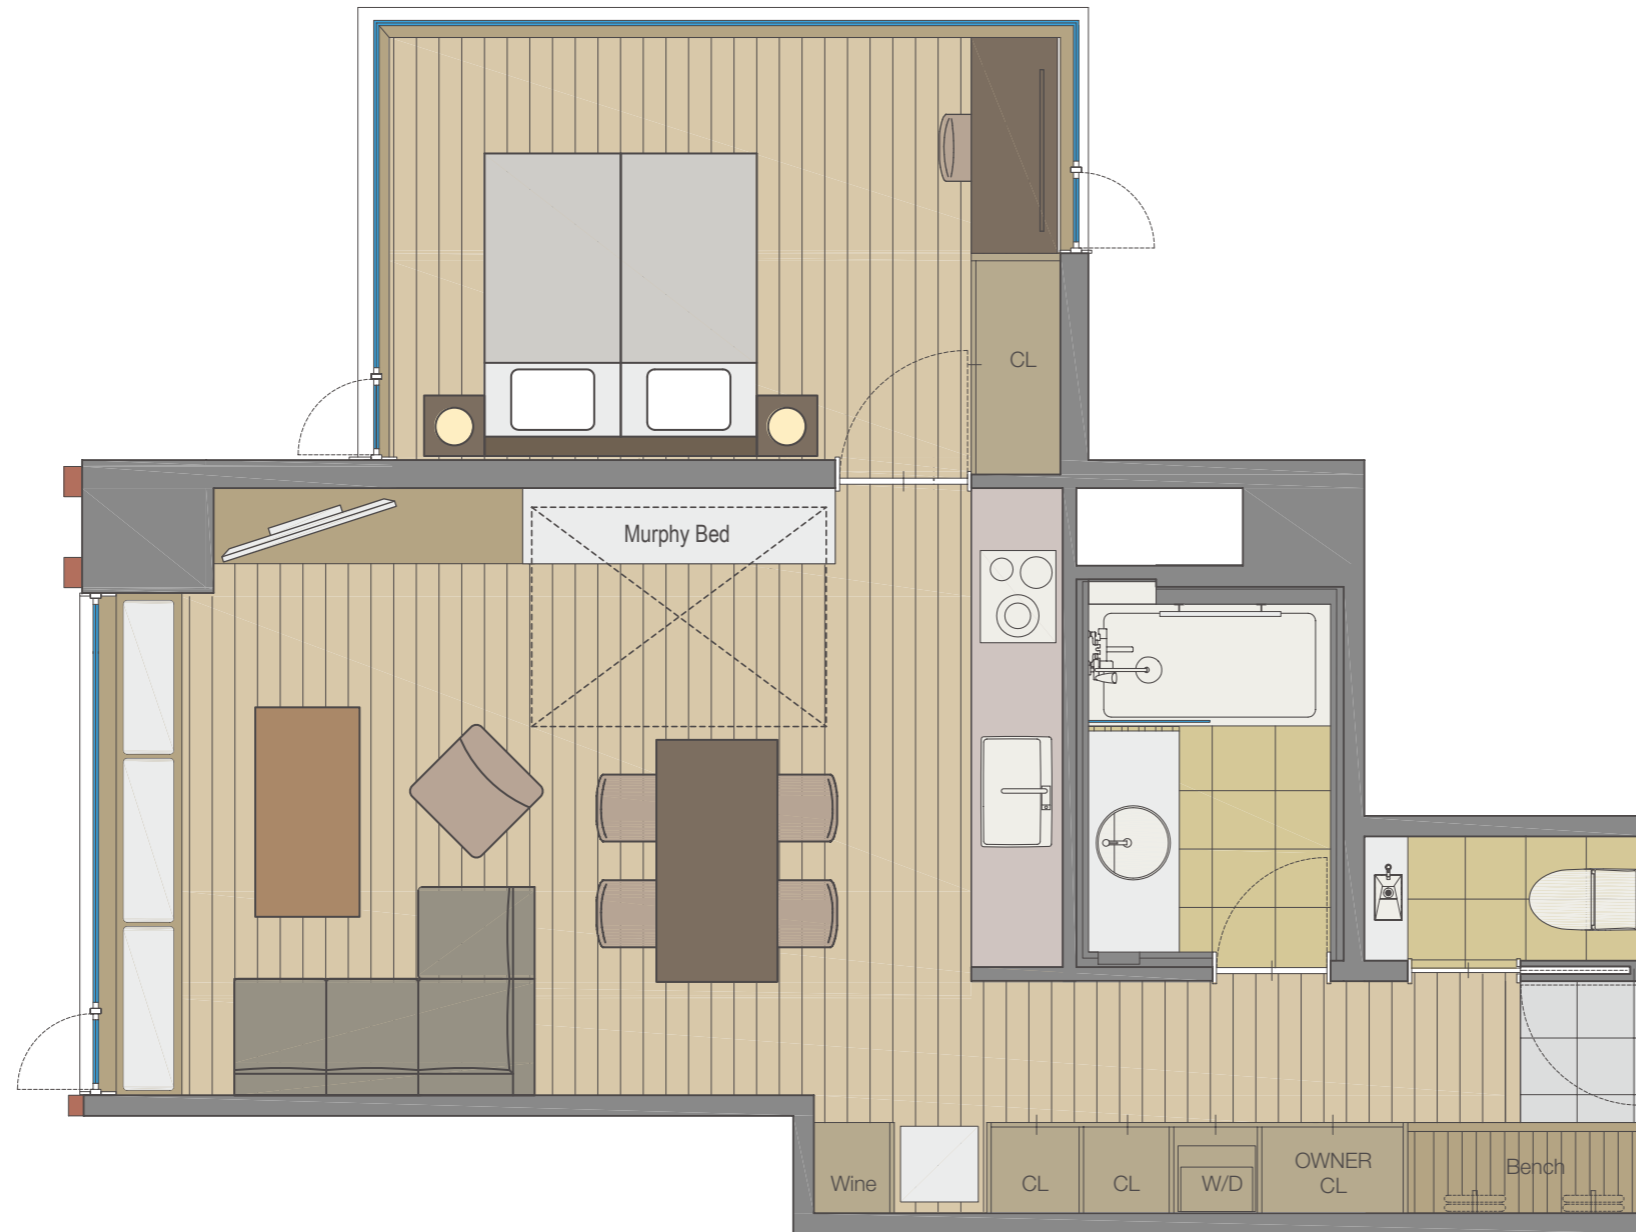

Unit Number: **301**

1 Bedroom Deluxe **54.94m²**

Hallway

3rd Floor