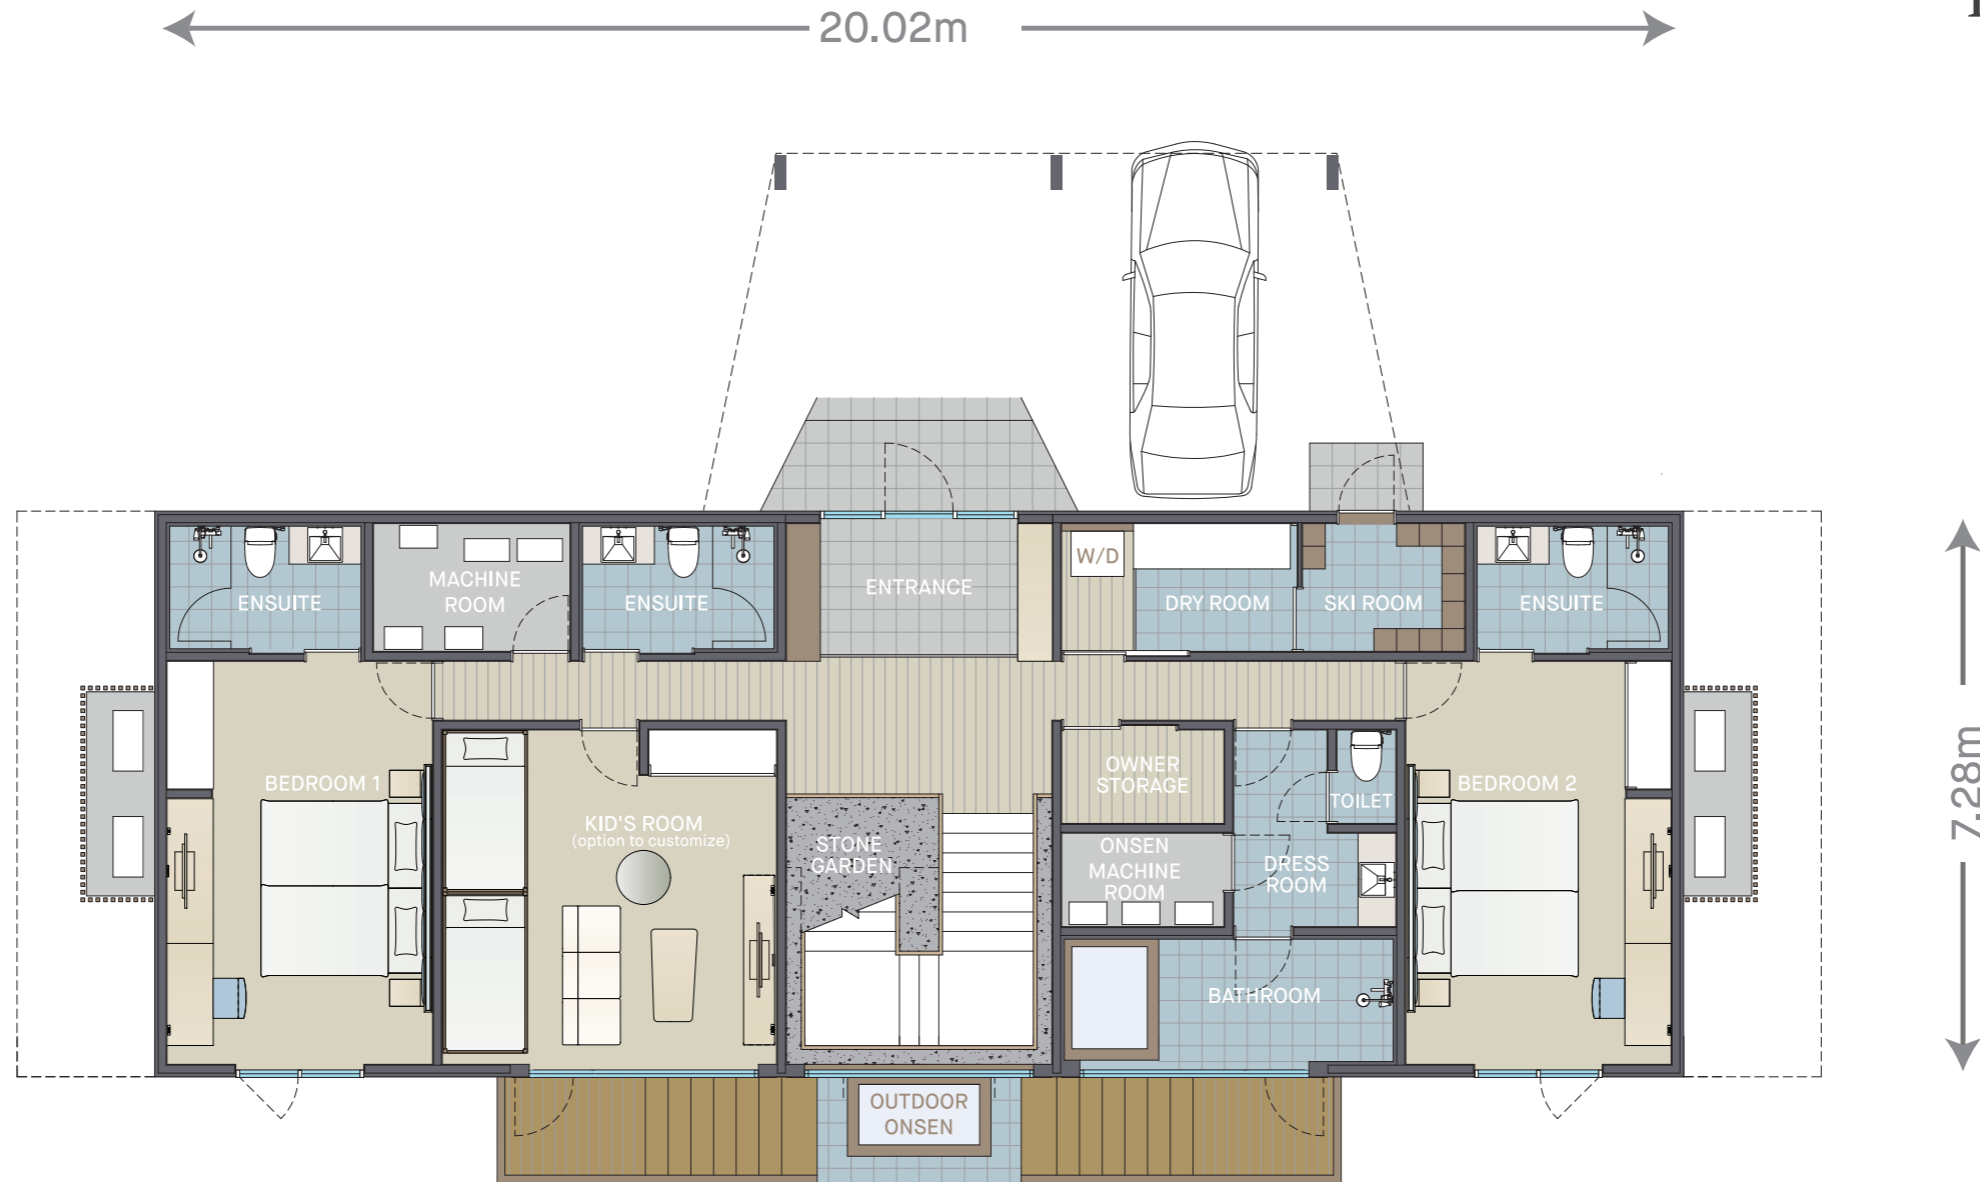

# PANORAMA

N I S E K O

**Villa C** TYPE I | 1ST FLOOR

315M<sup>2</sup> VILLA SIZE | 897M<sup>2</sup> LAND SIZE

All information, including building plans and designs, are preliminary and subject to change.

PANORAMA  
NISEKO

← 23.66m →

↑ 7.28m ↓

**Villa C** TYPE I | 2ND FLOOR  
315M<sup>2</sup> VILLA SIZE | 897M<sup>2</sup> LAND SIZE