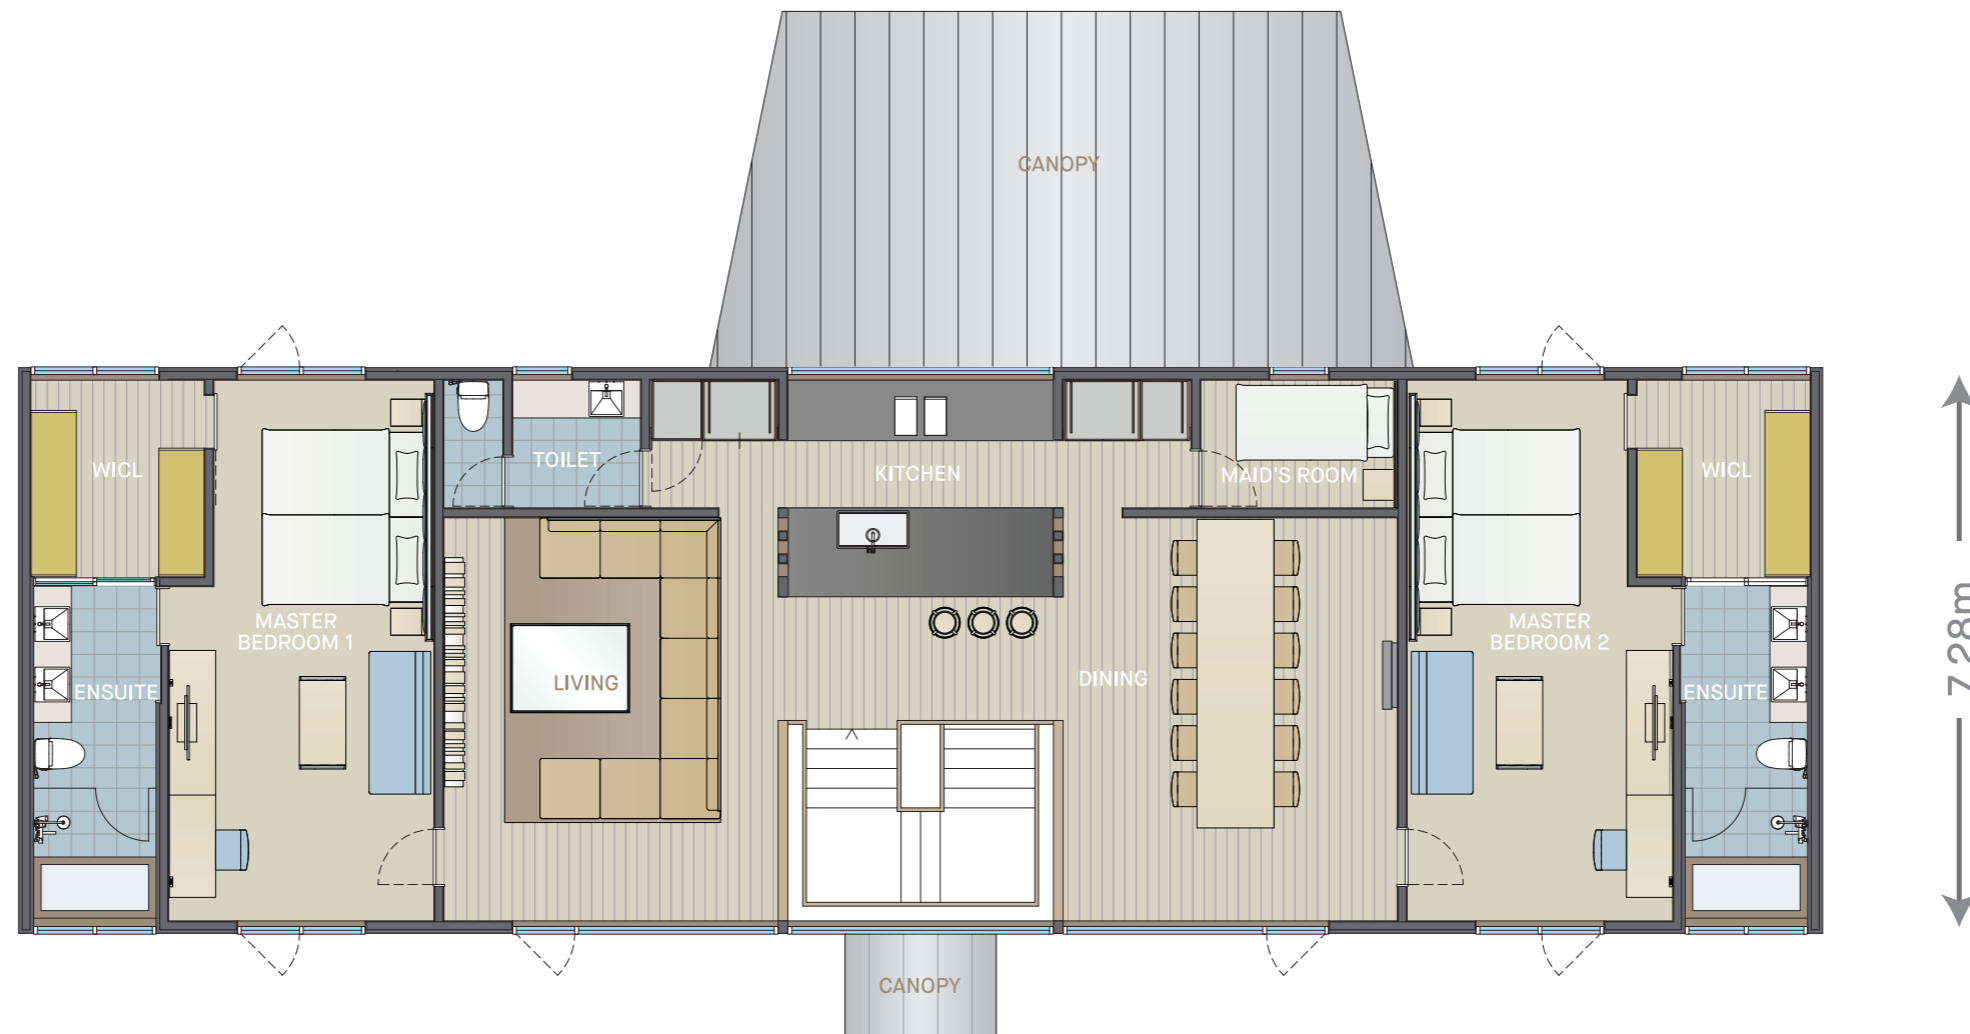

# PANORAMA

N I S E K O

**Villa C** TYPE I | 1ST FLOOR

315M<sup>2</sup> VILLA SIZE | 897M<sup>2</sup> LAND SIZE

All information, including building plans and designs, are preliminary and subject to change.

PANORAMA  
NISEKO

← 23.66m →

↑ 7.28m ↓

**Villa C** TYPE I | 2ND FLOOR  
315M<sup>2</sup> VILLA SIZE | 897M<sup>2</sup> LAND SIZE