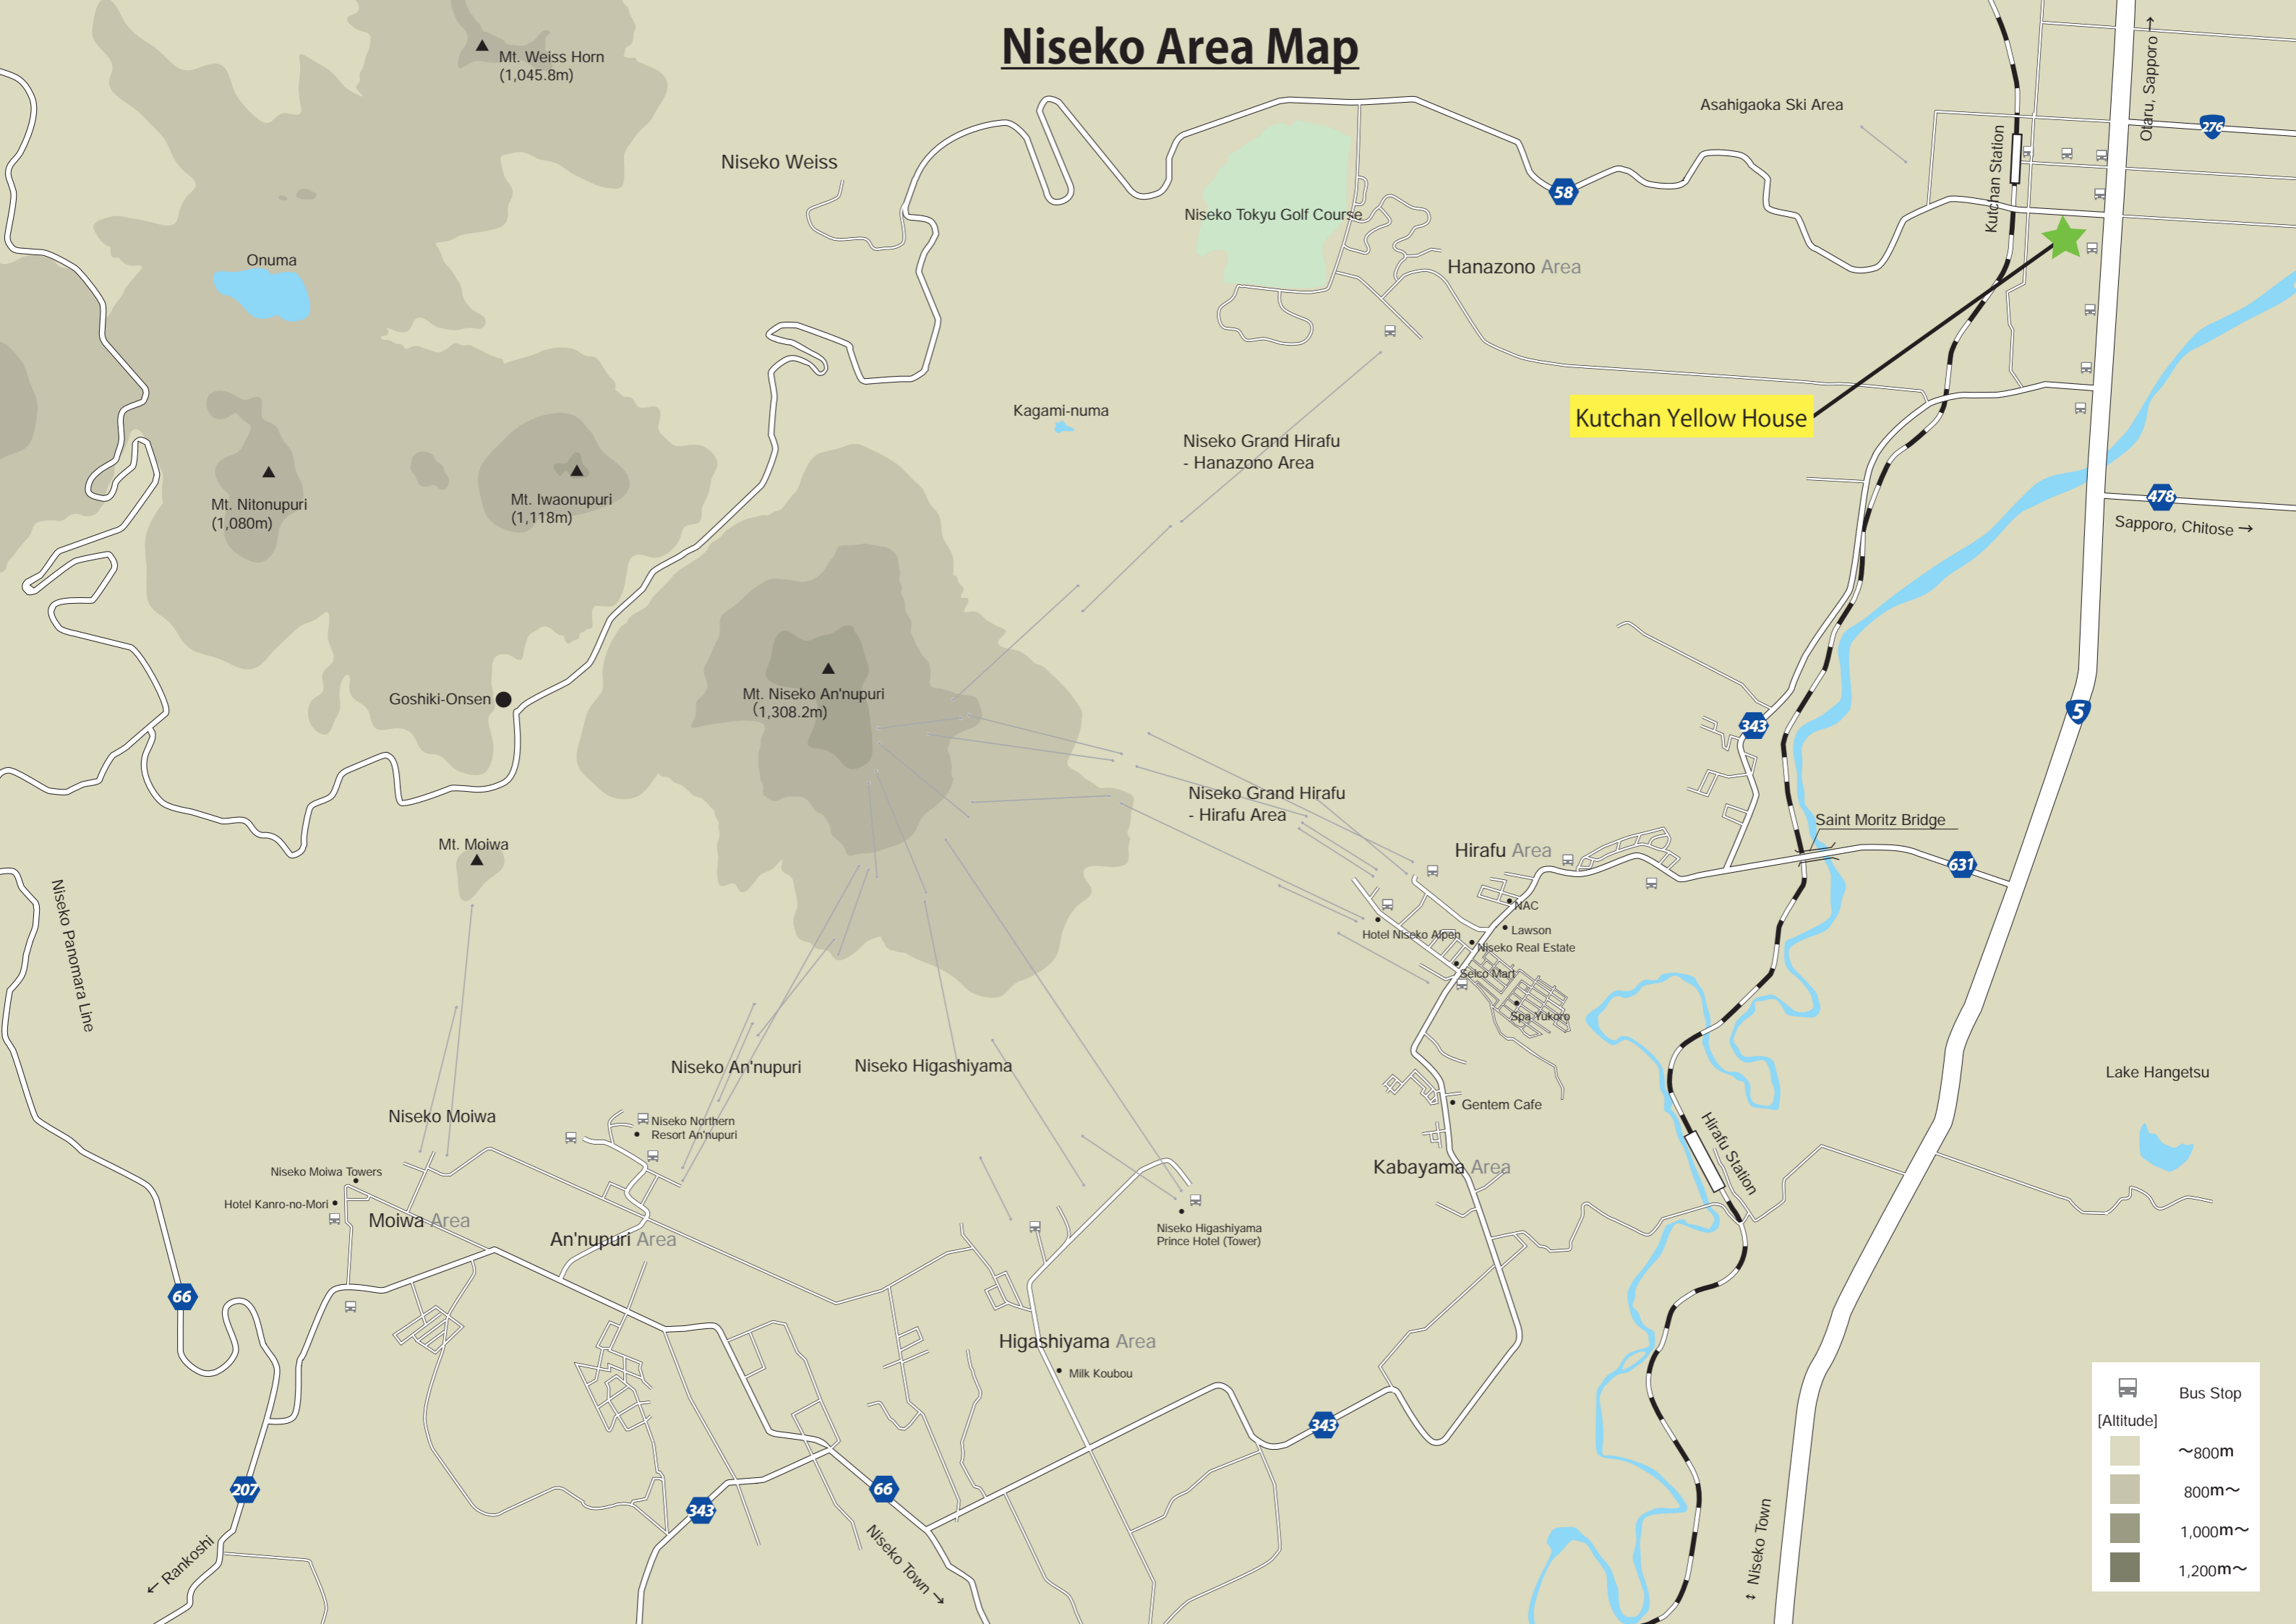

Niseko Area Map

Kutchan Yellow House

	Bus Stop
[Altitude]	
	~800m
	800m~
	1,000m~
	1,200m~