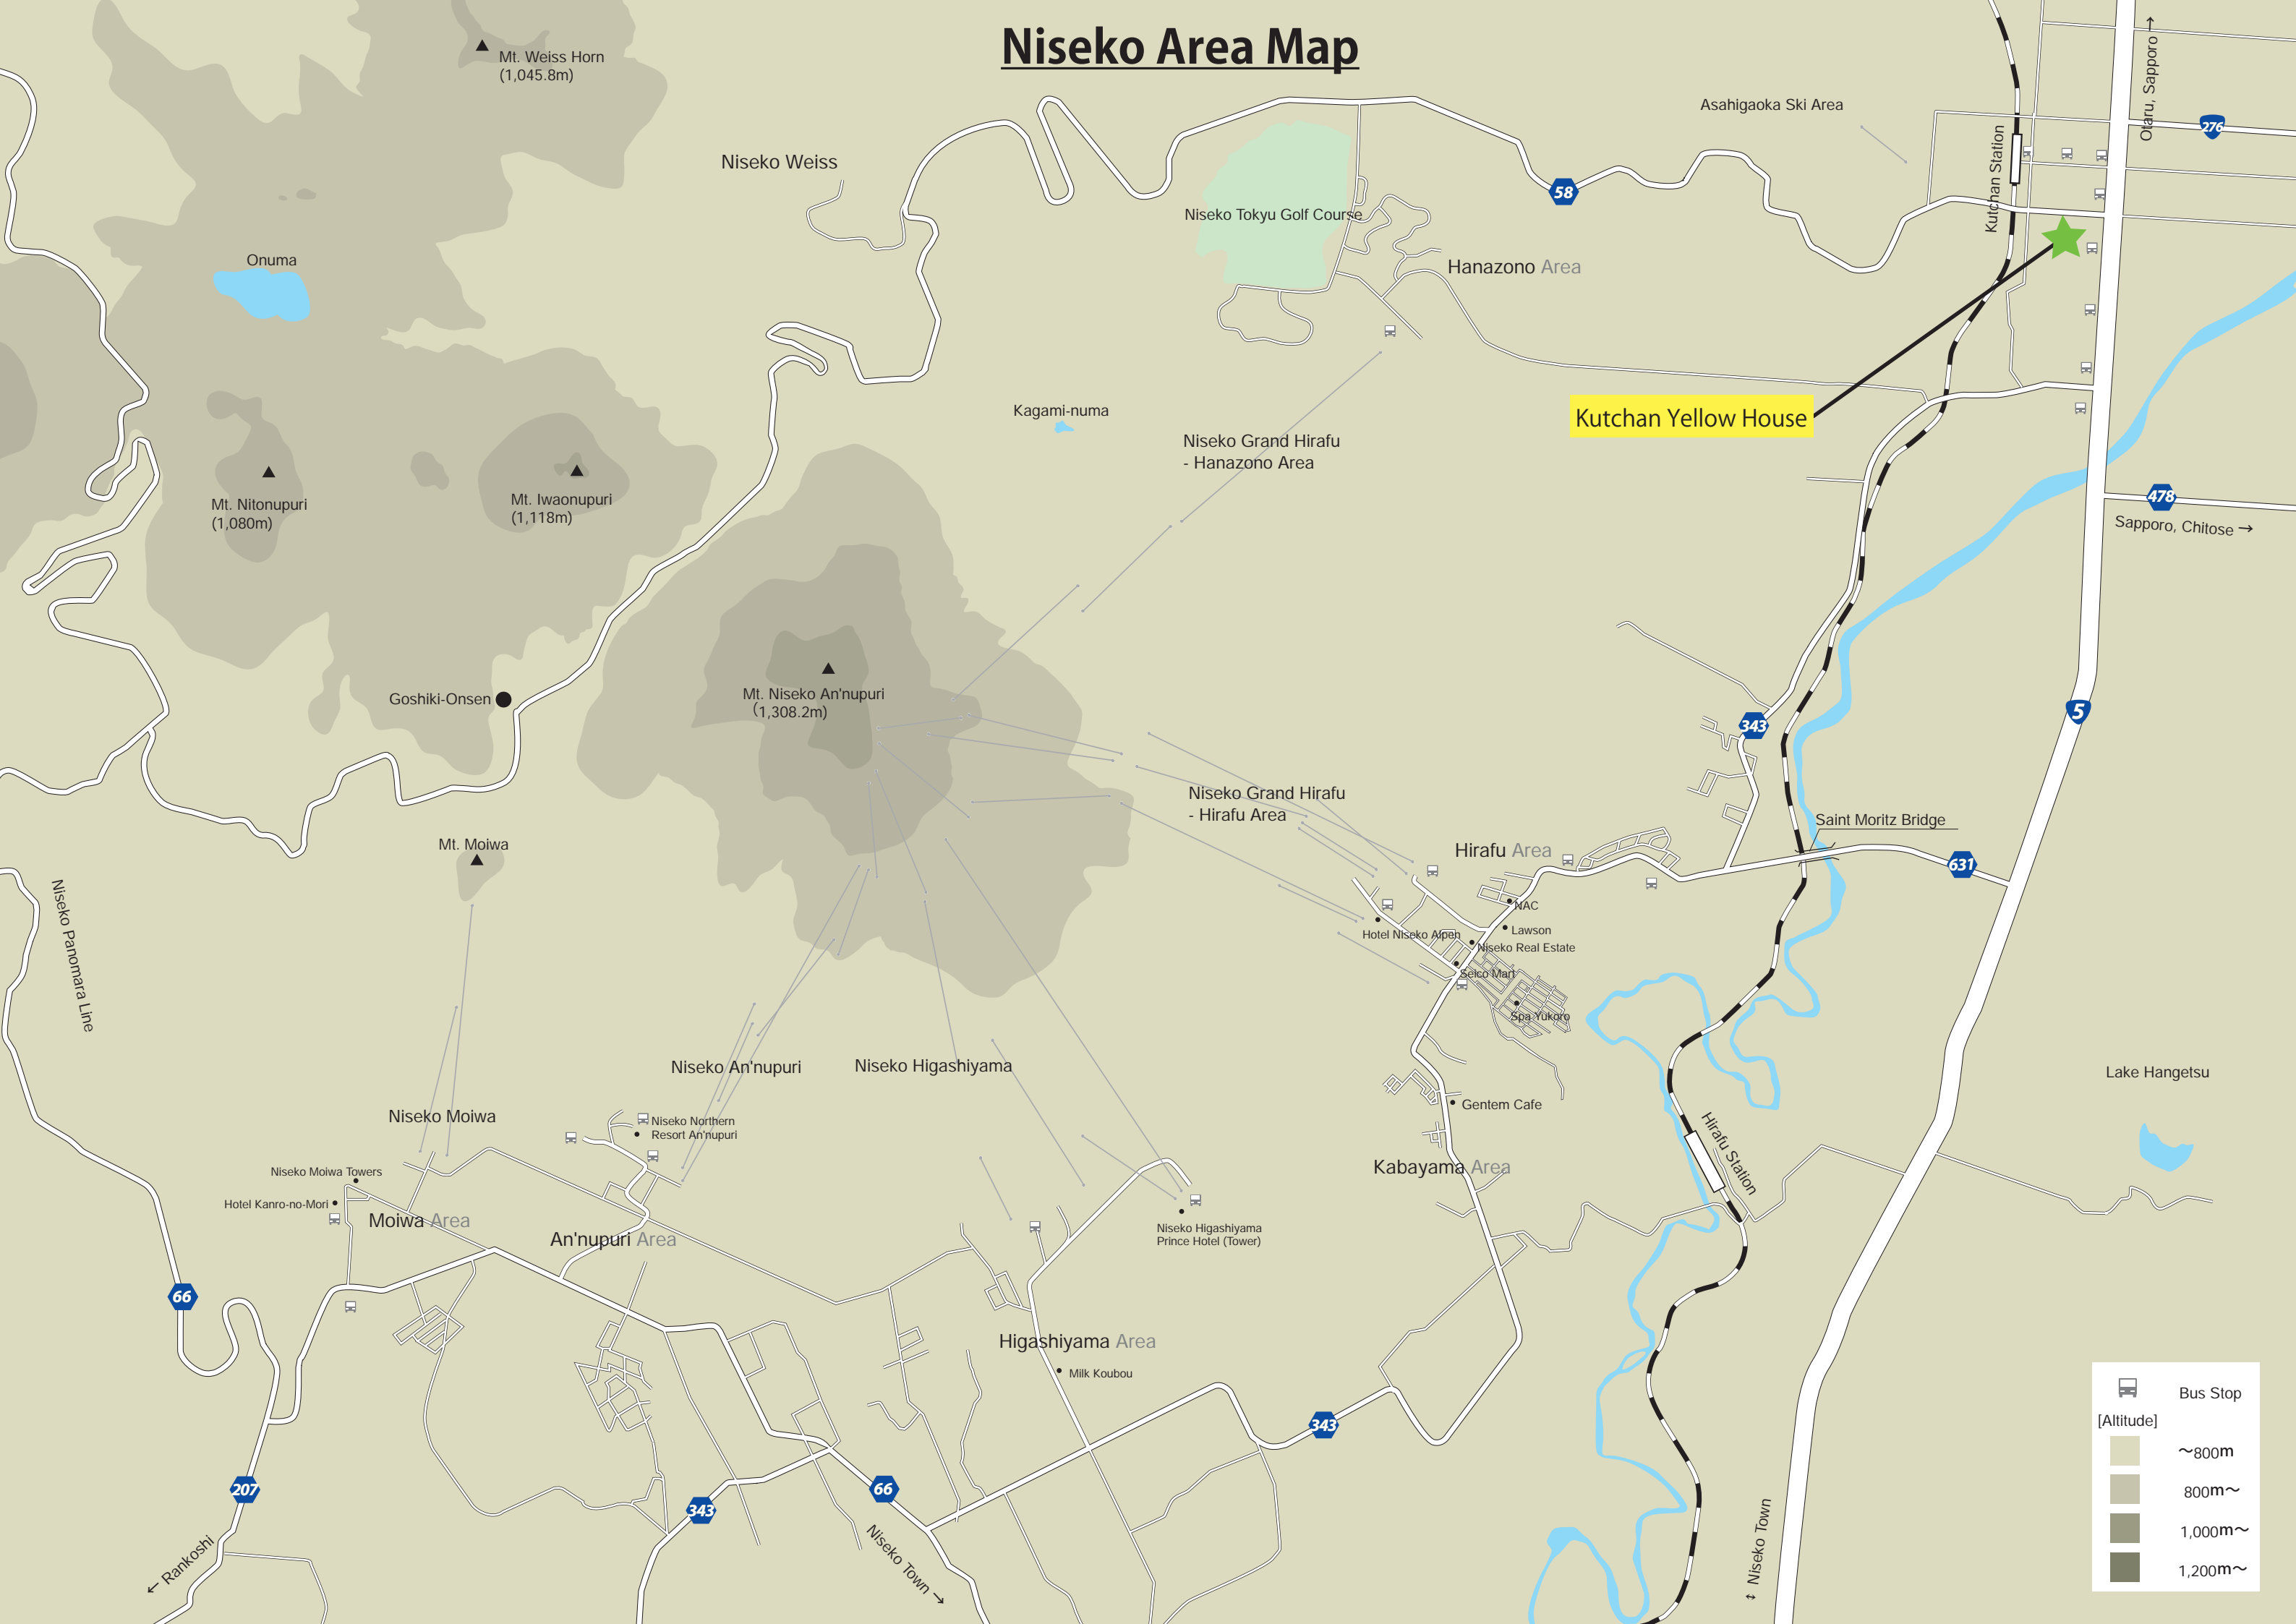

Niseko Area Map

Mt. Weiss Horn
(1,045.8m)

Niseko Weiss

Onuma

Mt. Nitonupuri
(1,080m)

Mt. Iwaonupuri
(1,118m)

Goshiki-Onsen

Mt. Niseko An'nupuri
(1,308.2m)

Kagami-numa

Niseko Tokyu Golf Course

Hanazono Area

Kutchan Yellow House

Kutchan Station

Otaru, Sapporo

276

478

Sapporo, Chitose

5

Saint Moritz Bridge

631

Hirafu Area

Hotel Niseko Alpen
Lawson
Niseko Real Estate
Seiko Mart
Spa Yukoro

Gentem Cafe

Lake Hangetsu

Hirafu Station

Kabayama Area

Niseko Higashiyama Prince Hotel (Tower)

Higashiyama Area

Milk Koubou

Niseko An'nupuri

Niseko Higashiyama

Niseko Moiwa