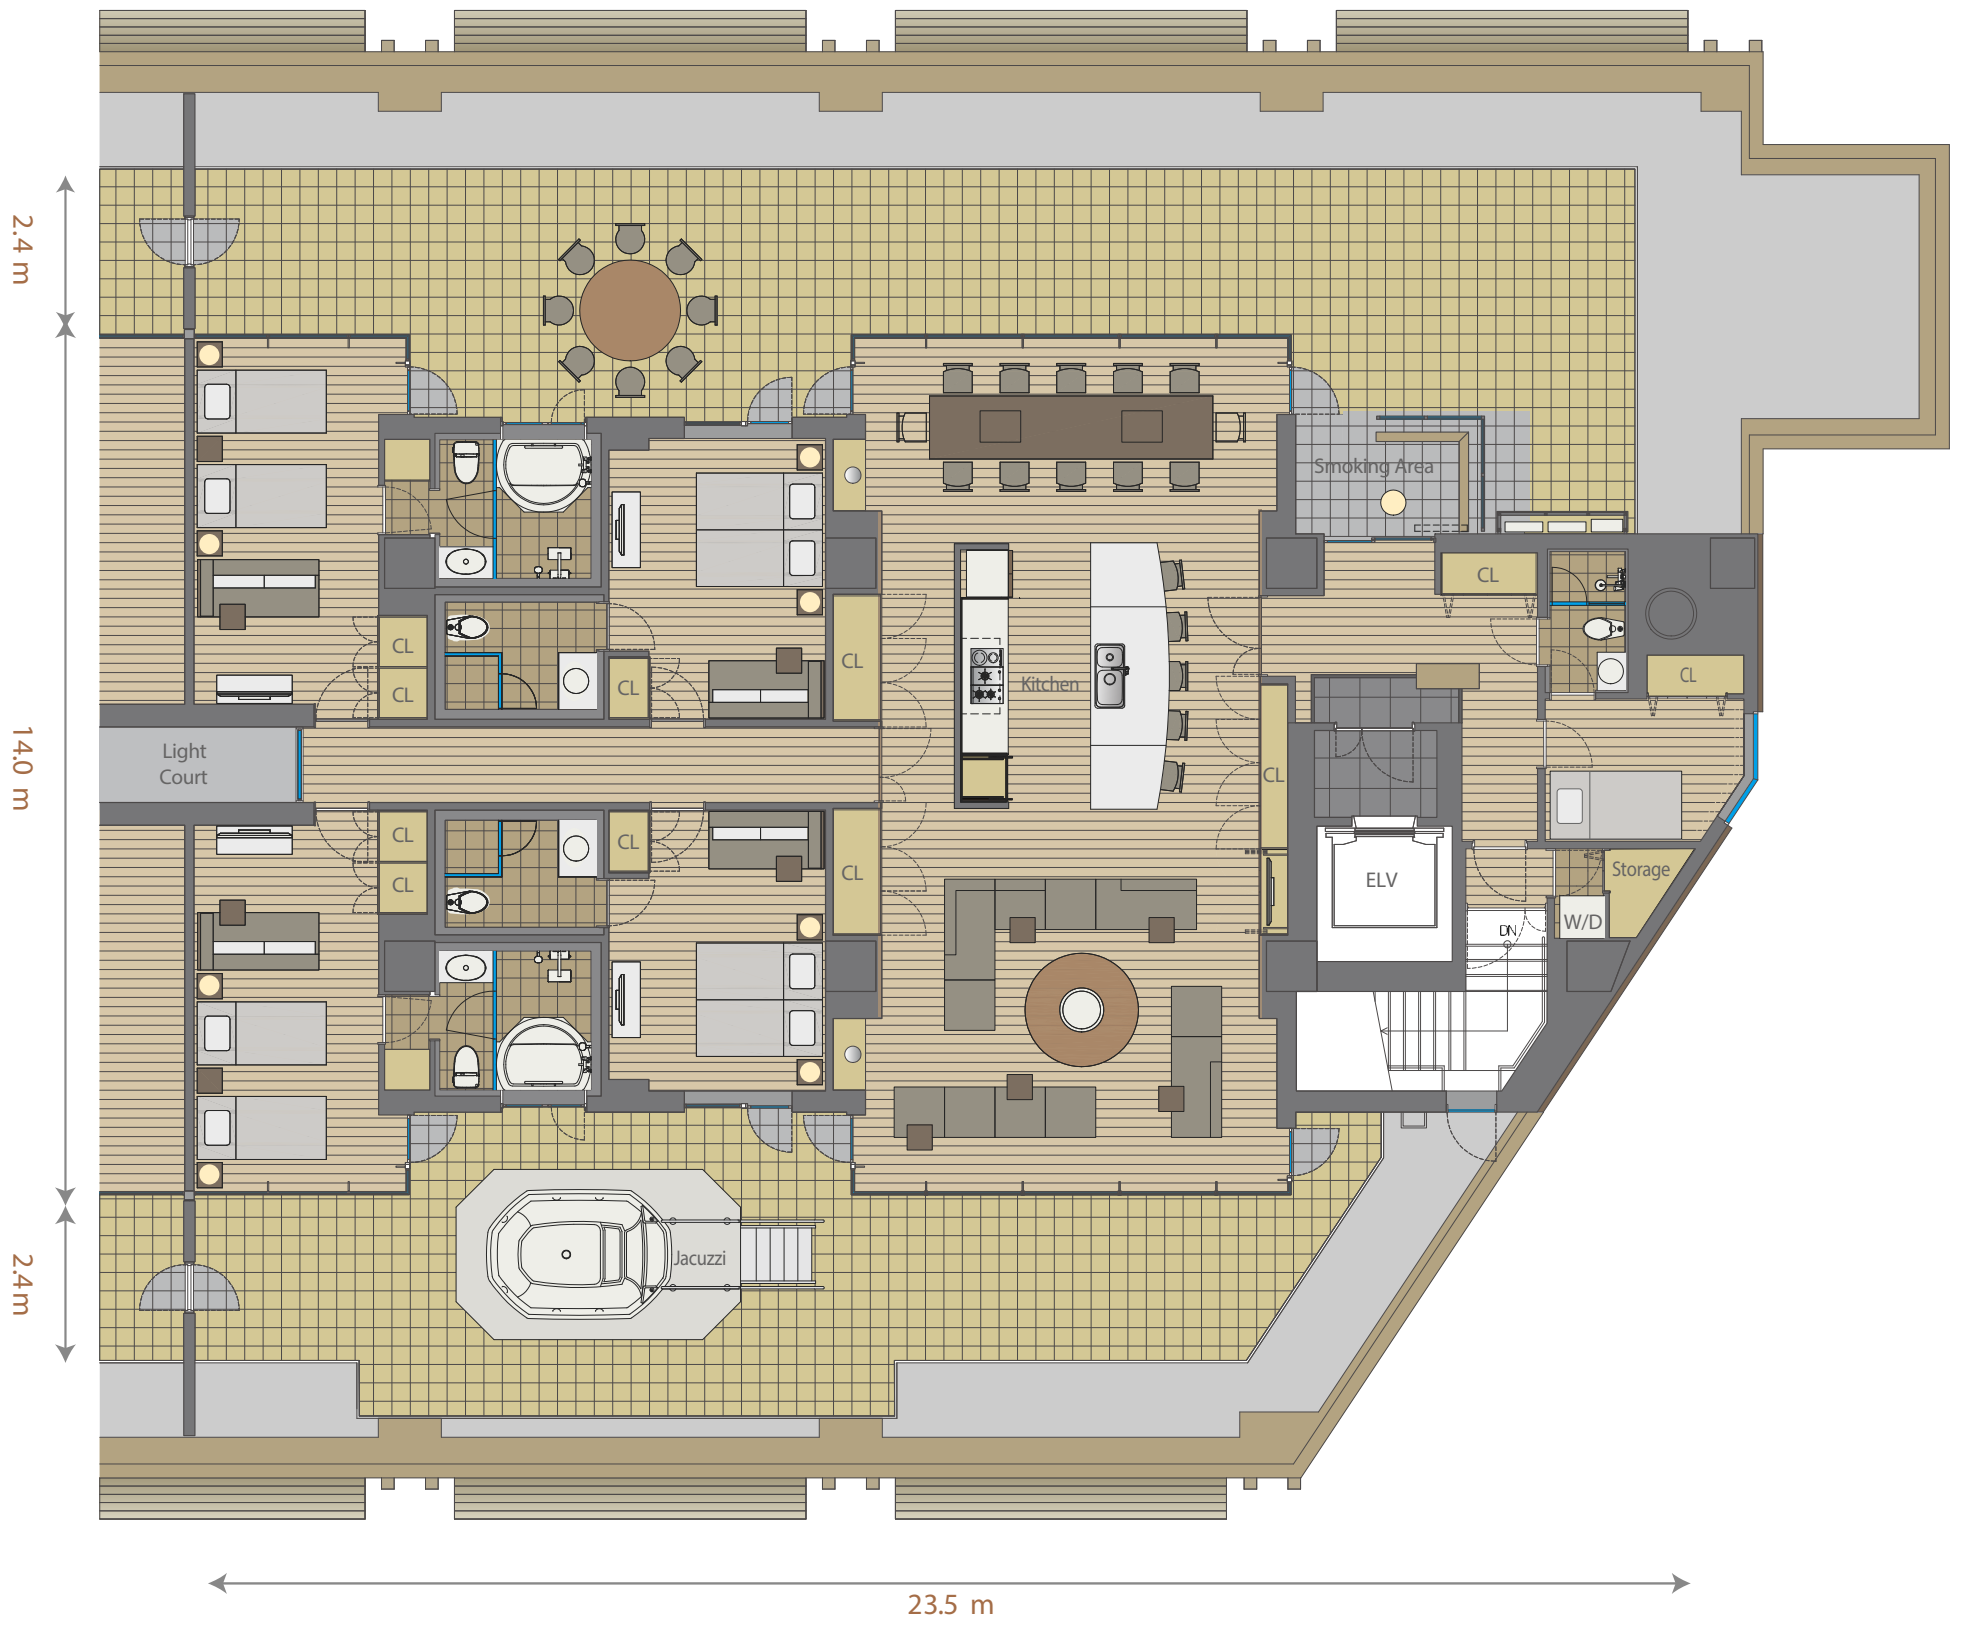

702 Ki

Penthouse 251.08 m²

Mt. Yotei

Unit	Area	251.08m ²
Balcony (Yotei side)	Area	60.5m ²
Balcony (Resort side)	Area	82.8m ²
Total	Area	394.38m ²